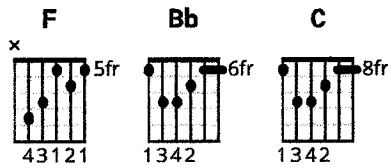

The Lion Sleeps Tonight official tab by The Tokens

Tuning: E A D G

Key: F

CHORDS

[Intro]

F Bb F C
Wee, wee owimoweh
F Bb F C
Wee, wee owimoweh

[Chorus]

F Bb
Aweemaweh, aweemaweh, aweemaweh, aweemaweh
F C
Aweemaweh, aweemaweh, aweemaweh, aweemaweh
F Bb
Aweemaweh, aweemaweh, aweemaweh, aweemaweh
F C
Aweemaweh, aweemaweh, aweemaweh, aweemaweh

[Verse 1]

F Bb
In the jungle, the mighty jungle
F C
The lion sleeps tonight
F Bb
In the jungle the quiet jungle
F C
The lion sleeps tonight

[Chorus]

F Bb F C
Wee, wee owimoweh
F Bb F C
Wee, wee owimoweh

[Verse 2]